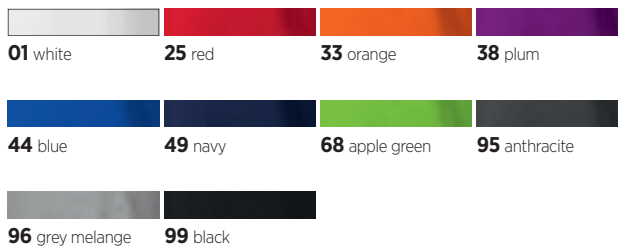

♂ **38016** (XS-XXXL) ♀ **38017** (XS-XXL)

Single jersey 95% cotone naturale filato ad anelli e 5% elasthan.

200 g/m²

€ 18,05   Neutro