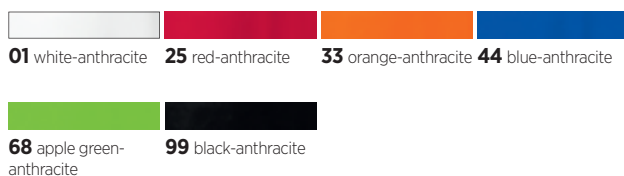

QUEBEC

t-shirt cool fit a manica corta